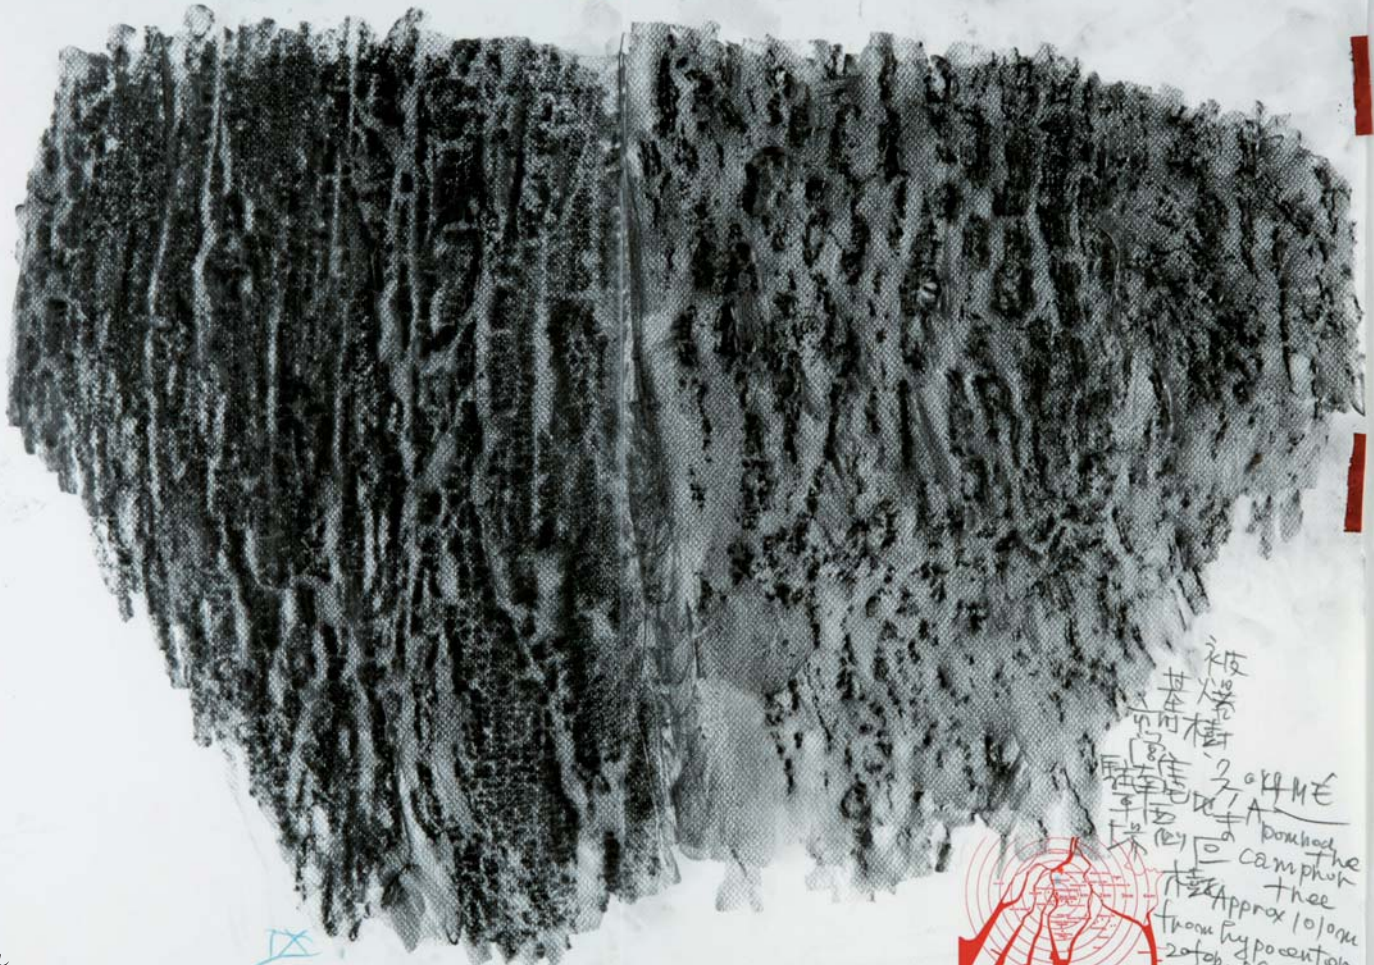

A-BOMBED TREE
HIROSHIMA

被爆樹
A-bombed tree
Ginkgo
Approx 2160m
from hypocenter
Ninoshima
20 Feb. 08 6(4)ME